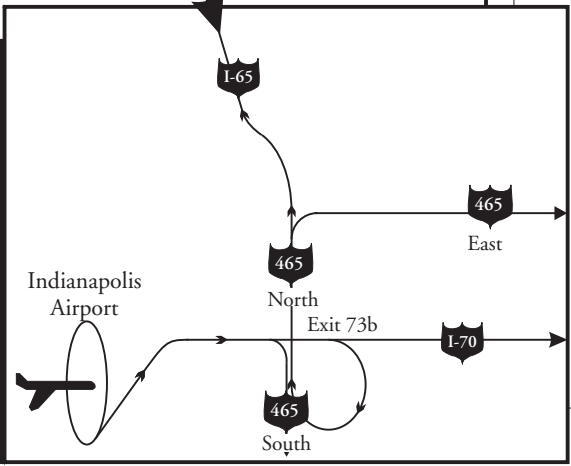

LAFAYETTE

Radian Research, Inc. R
A
D
I
A
N
3852 Fortune Drive
Lafayette, IN 47905
Ph: (765) 449-5500
Fax: (765) 448-4614

To Radian Research from Indianapolis Airport:

- Take I-70 East to exit 73b
- At exit 73b Take 465 North to I-65 North.
- At exit 172 take State Road 26 West (turn left).
- At 5th stop light turn left (south) onto Creasy Lane.
- At 2nd stop light turn left onto Fortune Drive.

INDIANAPOLIS

NOTE:

- It is approximately 64 miles from the Indianapolis Airport to Radian Research.
- It is approximately 1 mile from exit 172 to Creasy Lane
- It is approximately 0.4 miles from State Road 26 to Fortune Drive