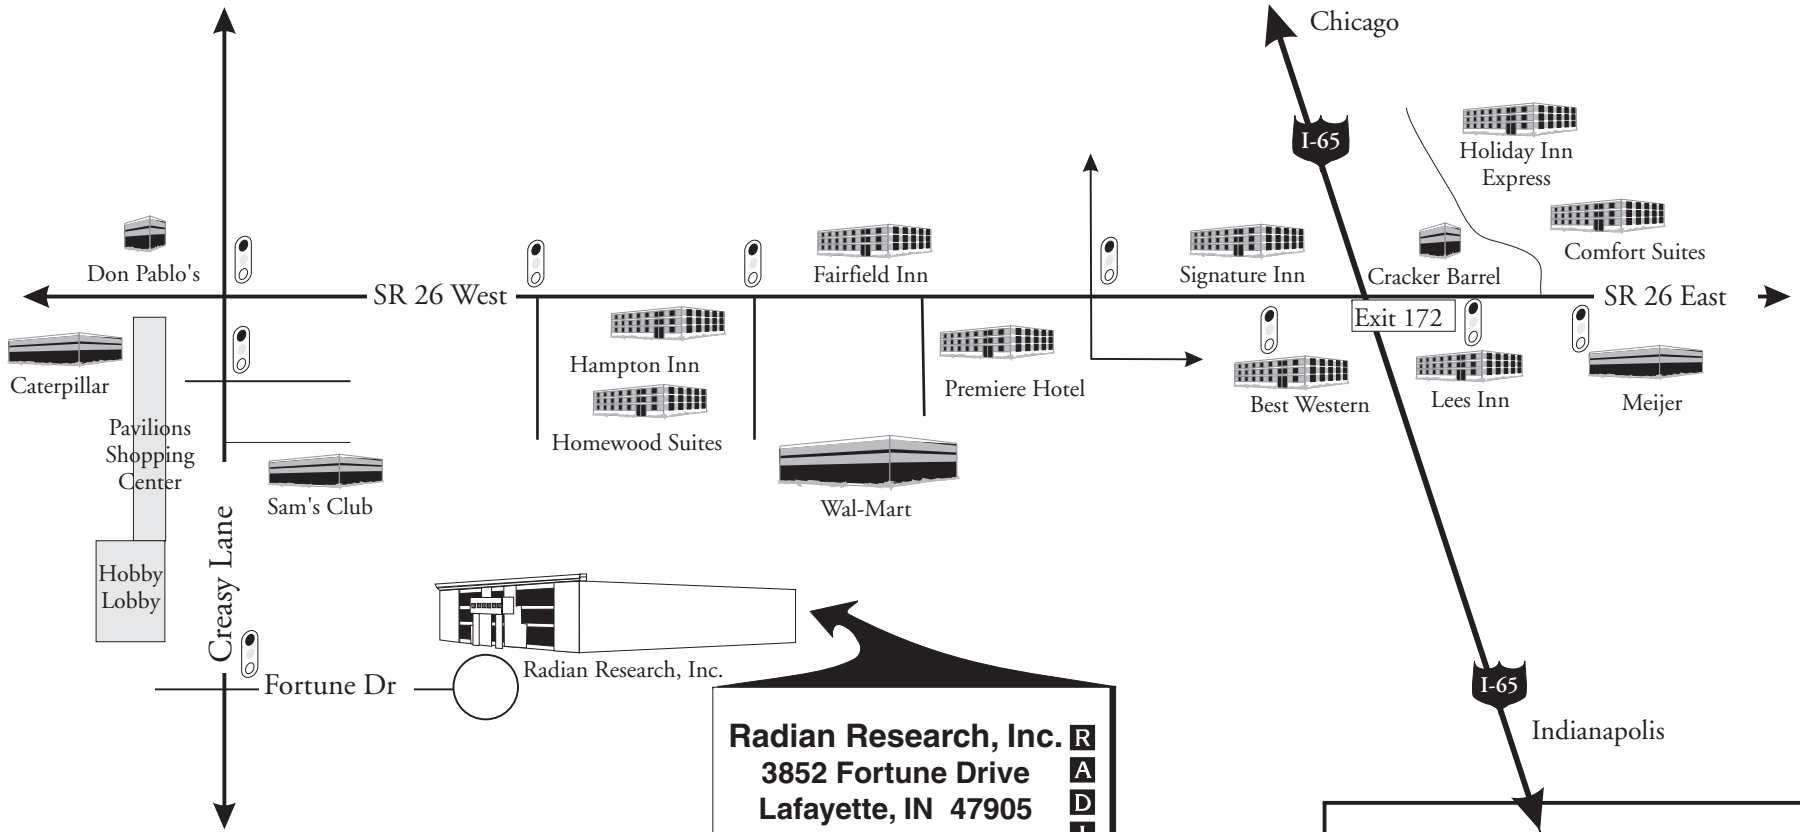

LAFAYETTE

Radian Research, Inc. R
A
D
I
A
N
3852 Fortune Drive
Lafayette, IN 47905
Ph: (765) 449-5500
Fax: (765) 448-4614

To Radian Research from Indianapolis Airport:

- Take I-70 East to exit 73b
- At exit 73b Take 465 North to I-65 North.
- At exit 172 take State Road 26 West (turn left).
- At 5th stop light turn left (south) onto Creasy Lane.
- At 2nd stop light turn left onto Fortune Drive.

INDIANAPOLIS

NOTE:

- It is approximately 64 miles from the Indianapolis Airport to Radian Research.
- It is approximately 1 mile from exit 172 to Creasy Lane
- It is approximately 0.4 miles from State Road 26 to Fortune Drive